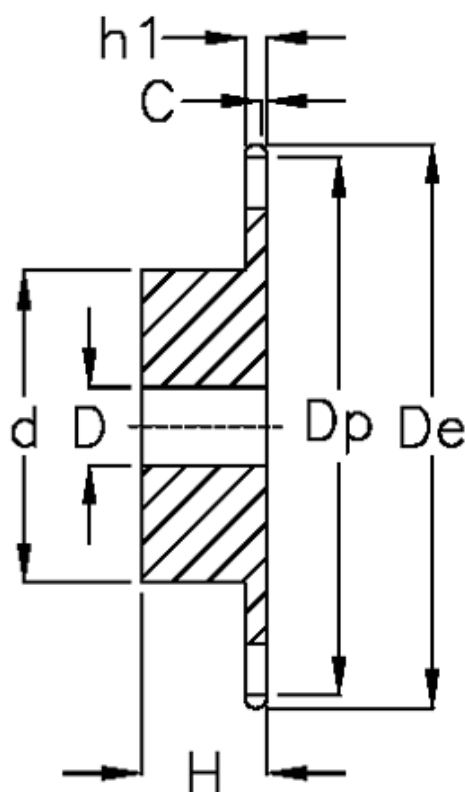

Article number: 616081005019

Description: Sprocket 08 B-1 Z=19 simplex  
predrilled, Rustfast

## Measures

C = 1.3

d = 60

D =  $12 \pm 0,5$

De = 81.7

Dp = 77.16

For chain size = 1/2" x 5/16"

For chain type = 08 B-1

H = 28

$h_1$  = 7.2

Number of teeth = 19